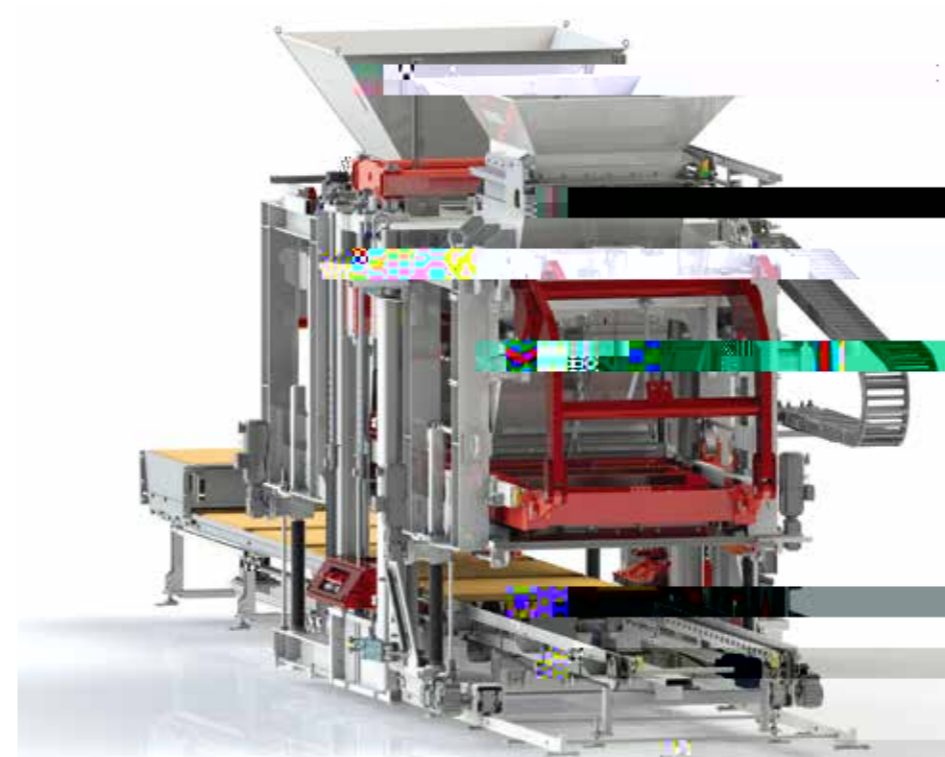

H ab

F a a b b E ab

WERTE

F

H ab

**WIR
BRINGEN
BETON
IN FORM.**

BETONSTEINMASCHINE
RH 1450

-
-
-

KOMPONENTEN

STEUERUNG

A large grid of grey cells, likely representing a data table or control interface. The grid is composed of approximately 10 columns and 15 rows of cells. The cells are arranged in a regular pattern, with some cells appearing slightly darker than others, possibly indicating different states or data values.