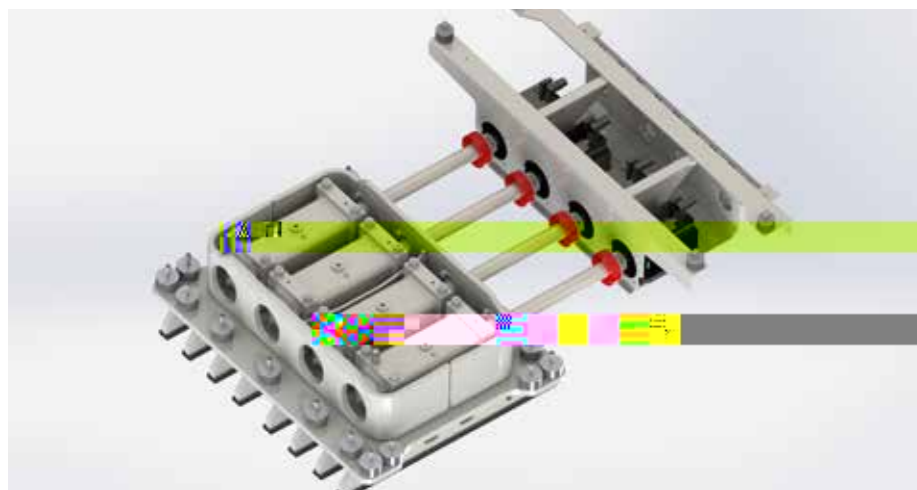

H ab

F a a b b E ab

WERTE

F

H ab

**WIR
BRINGEN
BETON
IN FORM.**

BETONSTEINMASCHINE
RH 1450

-
-
-

KOMPONENTEN

STEUERUNG

A large grid of grey cells, likely representing a data table or control interface. The grid is composed of approximately 10 columns and 15 rows of cells. The cells are arranged in a regular pattern, with some cells appearing slightly darker than others, possibly indicating different states or data values.