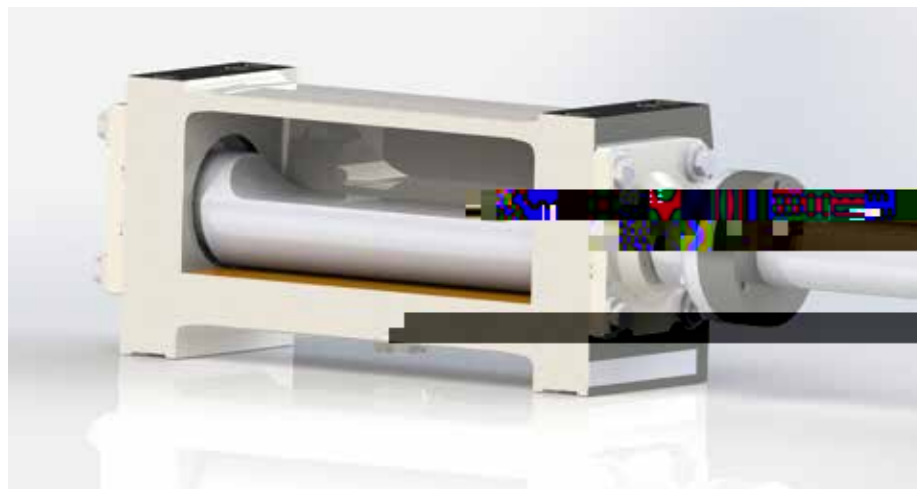

KOMPONENTEN

STEUERUNG

A large grid of grey cells, likely representing a data table or control interface. The grid is composed of approximately 10 columns and 15 rows of cells. The cells are arranged in a regular pattern, with some cells appearing slightly darker than others, possibly indicating different states or data values.