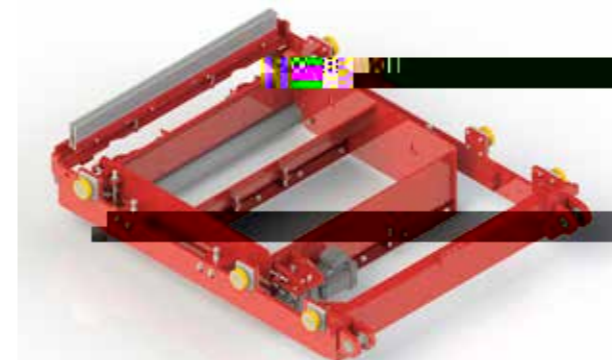

H ab

F a a b b E ab

WERTE

F

H ab

**WIR
BRINGEN
BETON
IN FORM.**

BETONSTEINMASCHINE
RH 1450

-
-
-

KOMPONENTEN

STEUERUNG

A large grid of grey cells, likely representing a data table or control interface. The grid is composed of approximately 10 columns and 15 rows of cells. The cells are arranged in a regular pattern, with some cells appearing slightly darker than others, possibly indicating different states or data values.