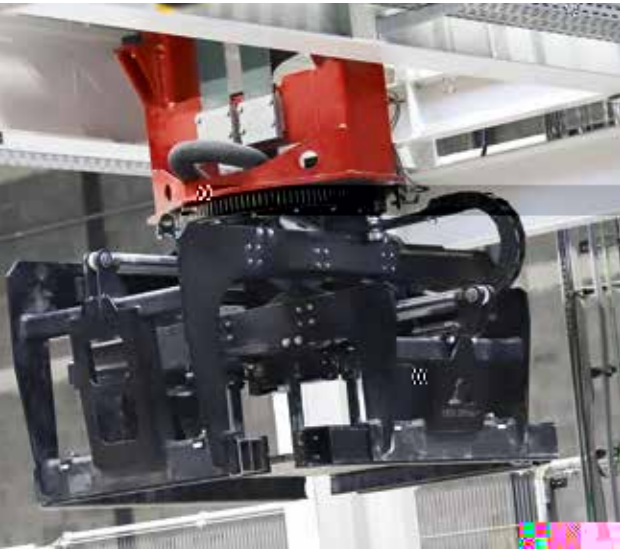

**WIR
BRINGEN
BETON
IN FORM.**

SONDERANLAGEN

**DOSIER- UND
MISCHANLAGEN,
FÖRDERTECHNIK UND
HANDLING**