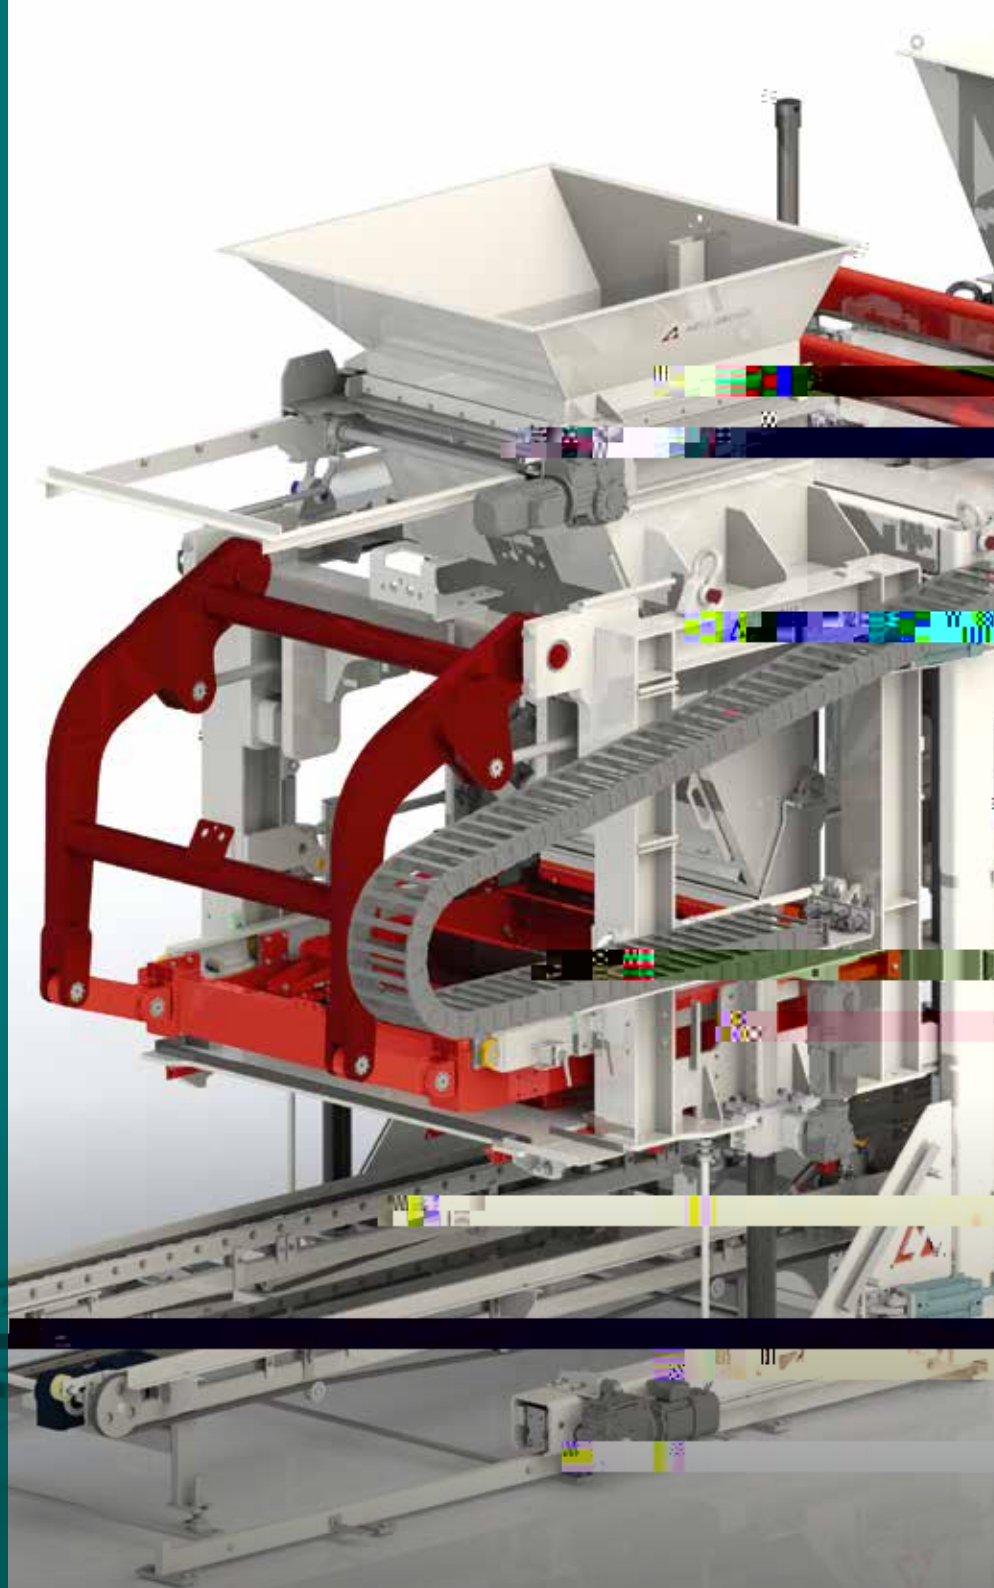

HESS GROUP

WER IST
HESS GROUP?

HESS GROUP
WELTWEIT

VISION

a

Ob

MISSION

effizient zu produzieren. Dabei stehen die folgenden 4 Faktoren im Vordergrund:

H ab

F a a b b E ab

WERTE

F

H ab

**WIR
BRINGEN
BETON
IN FORM.**

BETONSTEINMASCHINE
RH 1450

-
-
-

KOMPONENTEN

STEUERUNG

A large grid of grey cells, likely representing a data table or control interface. The grid is composed of approximately 10 columns and 15 rows of cells. The cells are arranged in a regular pattern, with some cells appearing slightly darker than others, possibly indicating different states or data values.