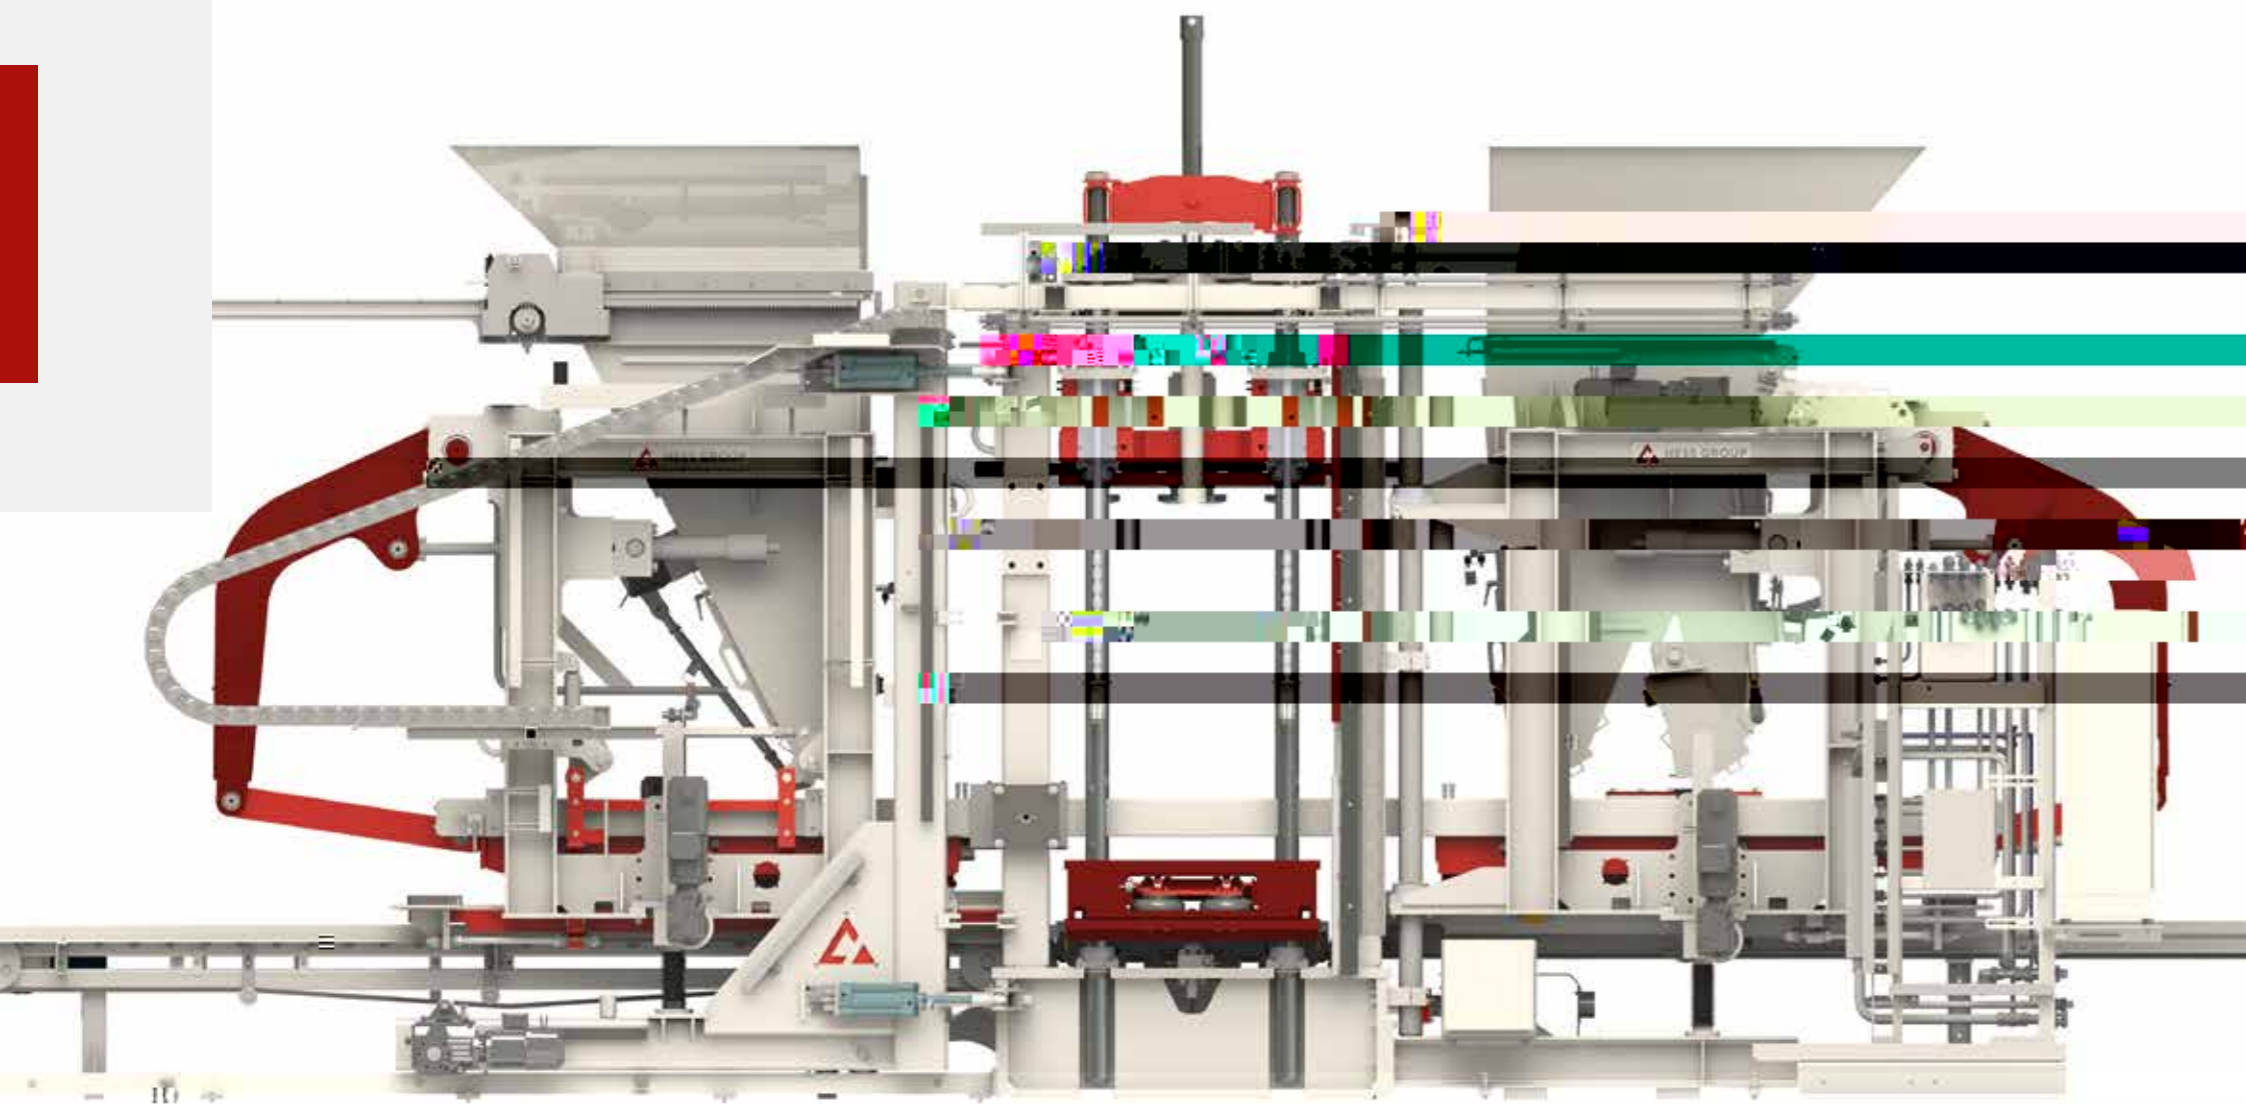

H ab

F a a b b E ab

WERTE

F

H ab

**WIR
BRINGEN
BETON
IN FORM.**

BETONSTEINMASCHINE
RH 1450

-
-
-

KOMPONENTEN

STEUERUNG

A large grid of grey cells, likely representing a data table or control interface. The grid is composed of approximately 10 columns and 15 rows of cells. The cells are arranged in a regular pattern, with some cells appearing slightly darker than others, possibly indicating different states or data values.