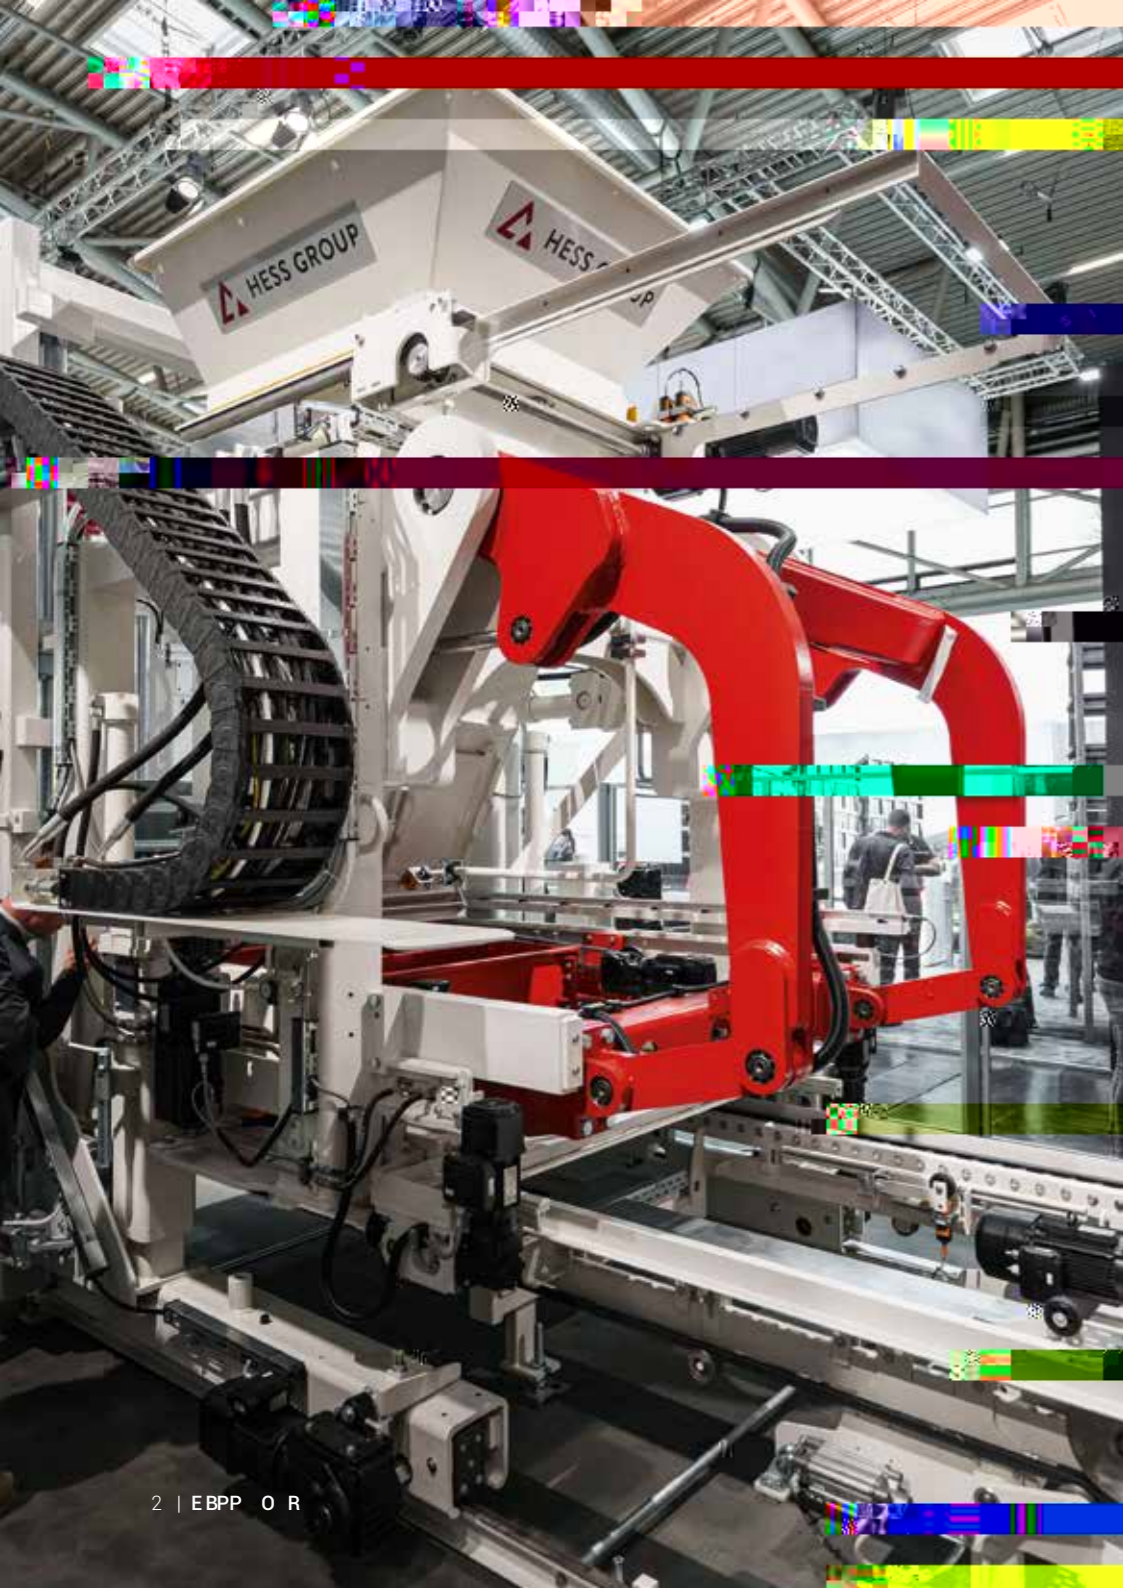

HESS GROUP

WER IST
HESS GROUP?

HESS GROUP
WELTWEIT

VISION

a

Ob

MISSION

effizient zu produzieren. Dabei stehen die folgenden 4 Faktoren im Vordergrund:

H ab

F a a b b E ab

WERTE

F

H ab

**WIR
BRINGEN
BETON
IN FORM.**

BETONSTEINMASCHINE
RH 1450

-
-
-

KOMPONENTEN

STEUERUNG

A large grid of grey cells, likely representing a data table or control interface. The grid is composed of approximately 10 columns and 15 rows of cells. The cells are arranged in a regular pattern, with some cells appearing slightly darker than others, possibly indicating different states or data values.