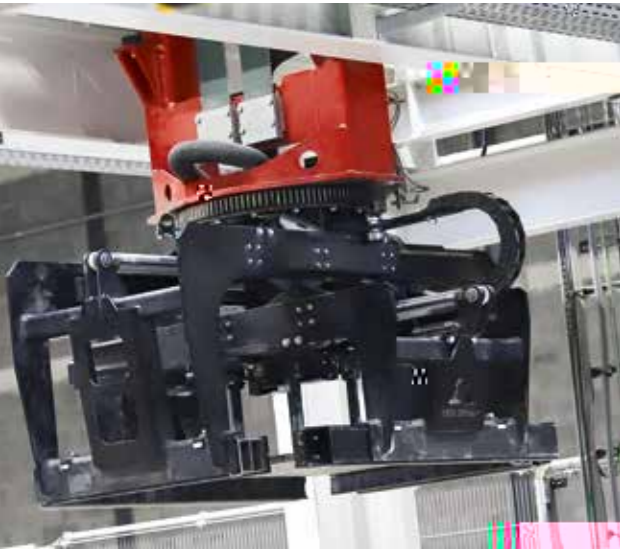

Colormix device with draw plate

Colormix device with two layers of colored concrete

- jn( a dior t o j h ipa φm
- 
-

RH 1450 VA

HESS Group GmbH

cji 5 4-2.1 421 +  
@h d d aj c nbnrjpk) j h

We put concrete into shape