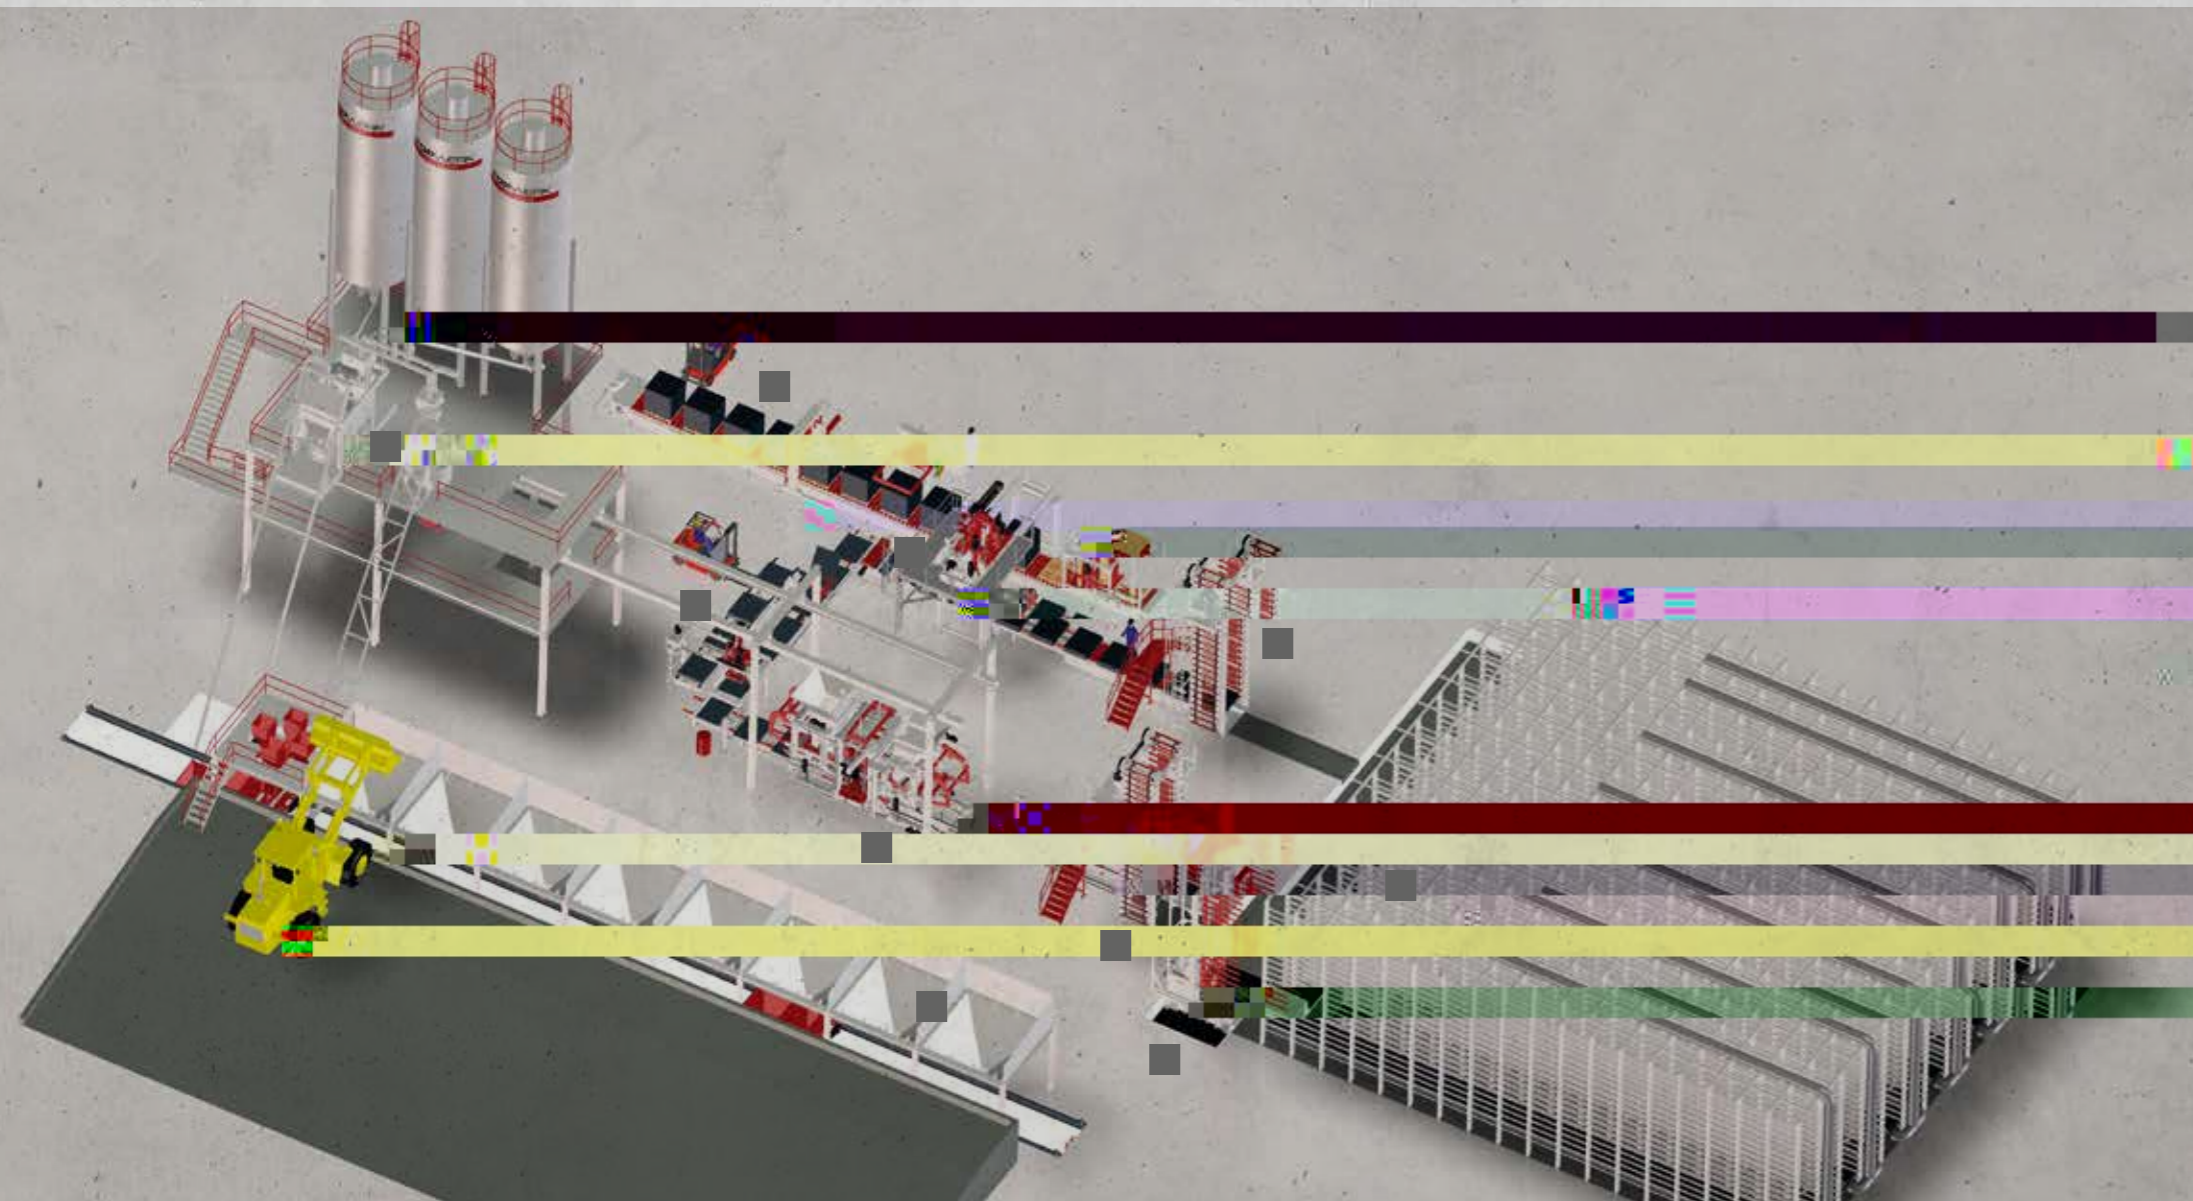

RH 1450

147.6050 CS B56.69 -12.472 rSCN6S2 gsq8577.812100448.4704 cm577.m2812.677.ISQ8577.8292.448.4704 cm577.m510.7677.ISQ8577.812100

Model oil bath vibrator

VarioTronic vibrating table, view from below

Colormix device with draw plate

Colormix device with two layers of colored concrete

- jn( a dior t o j h ipa φm
- 
-

RH 1450 VA

HESS Group GmbH

cji 5 4-2.1 421 +  
@h d d aj c nbnrjpk) j h

We put concrete into shape