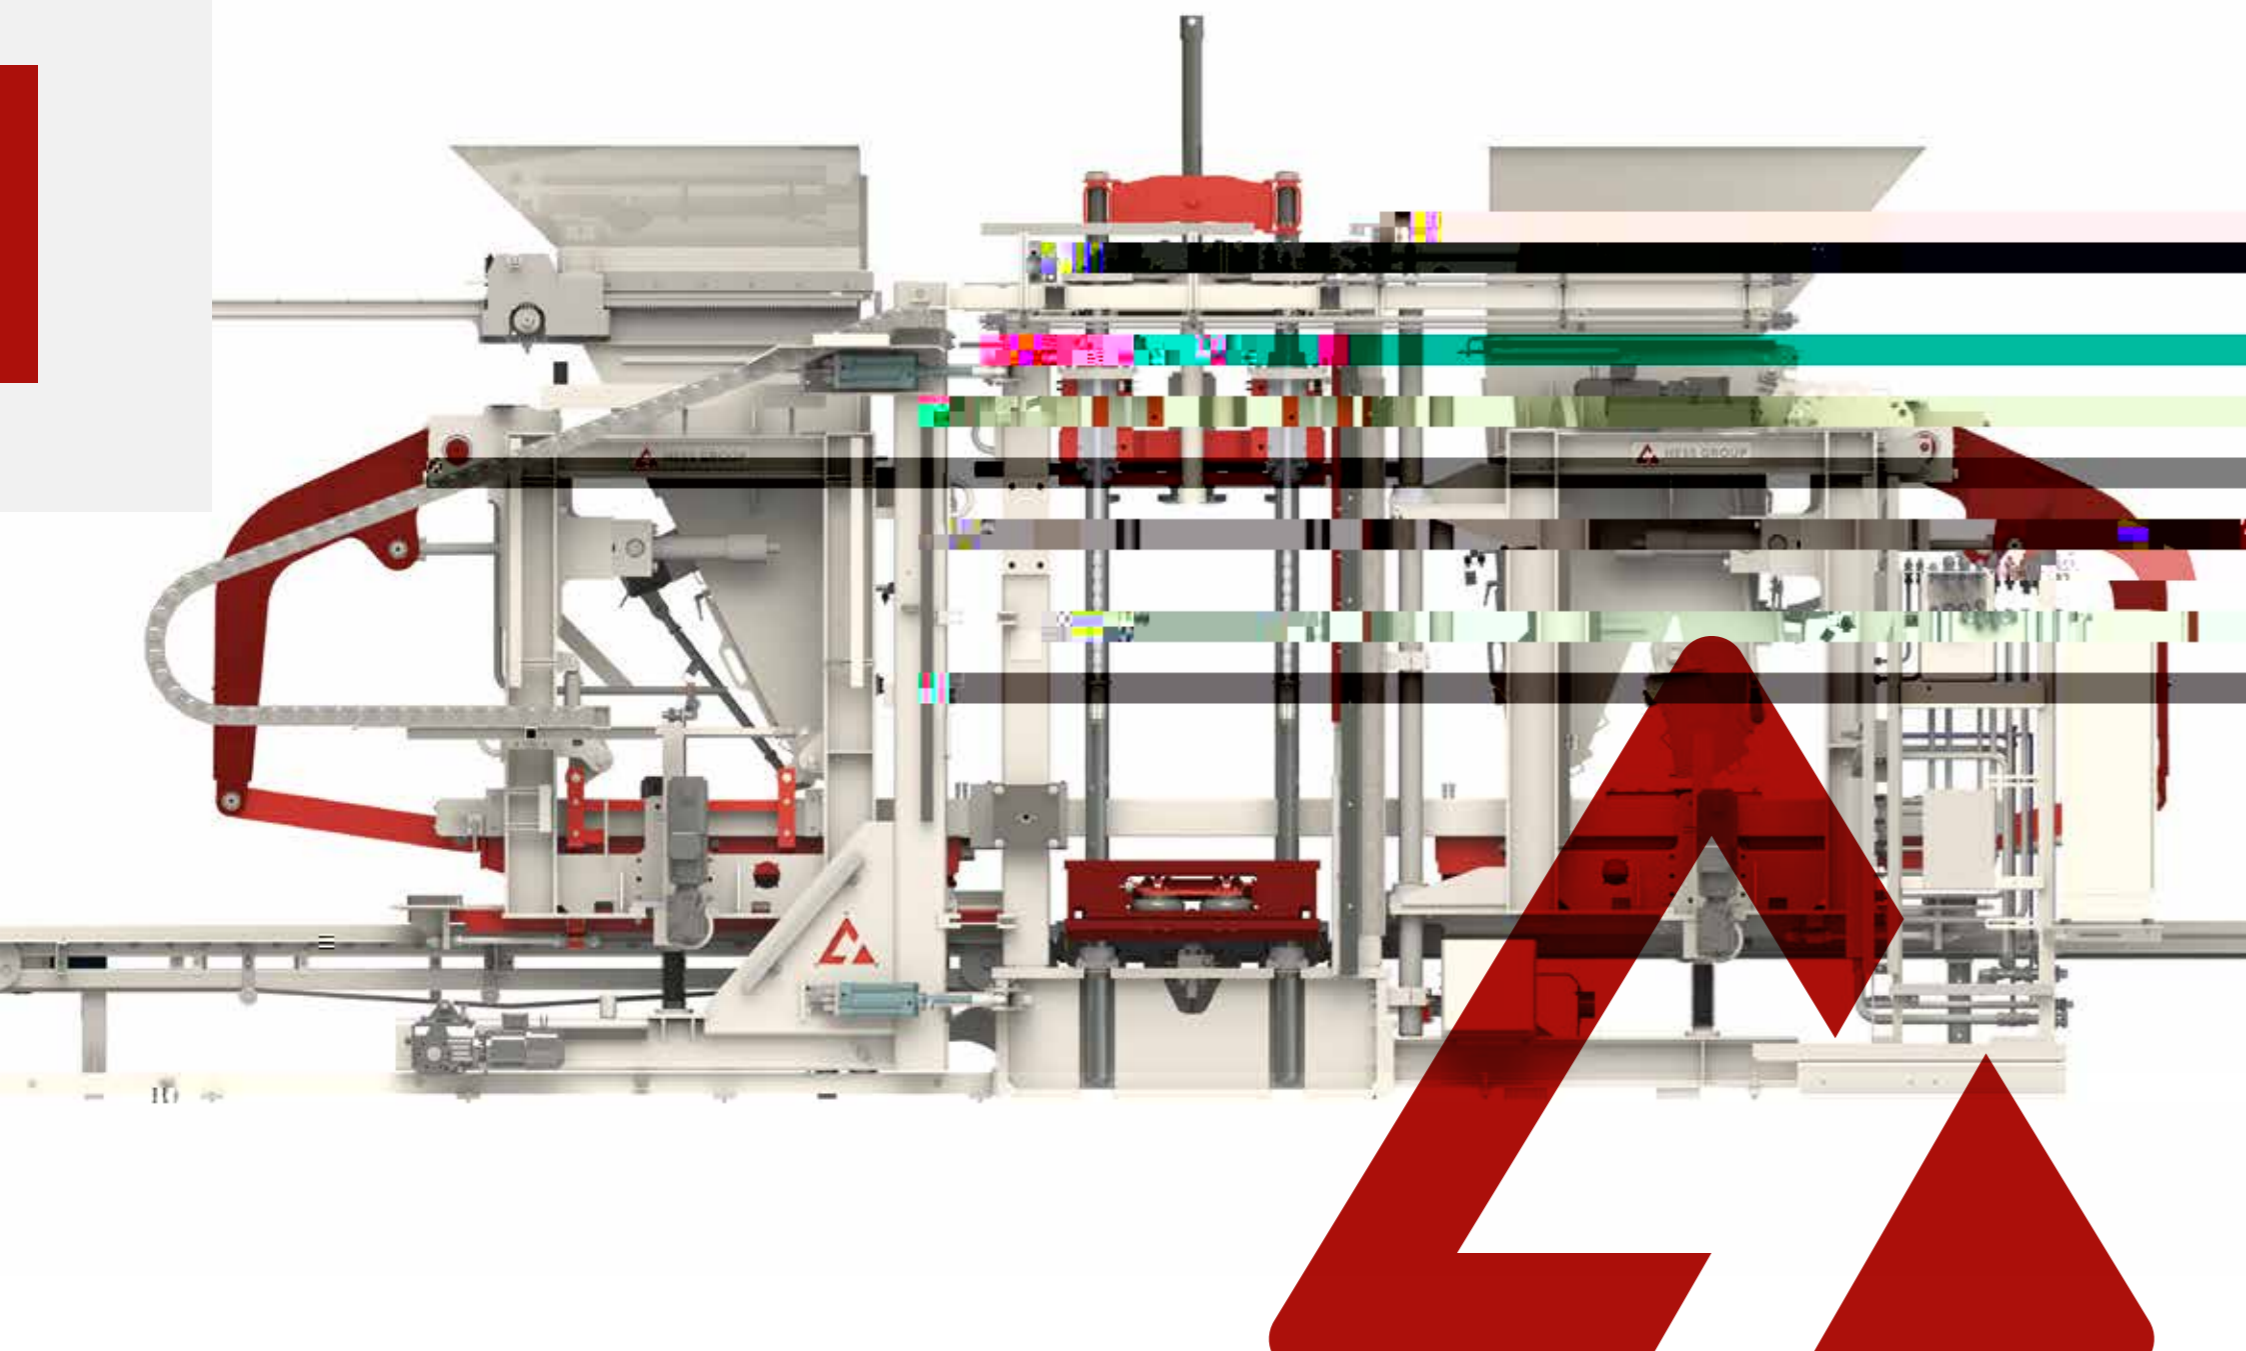

HESS GROUP

We put concrete into shape

HESS GROUP

As an innovative manufacturer of high-quality concrete block and paver plants, we – together with our customers – ensure our mutual market leadership.

Oc MC, 0+noi njpo p q dñ jno a di trcdc  
c i k nãjh i )Ocd a di t gñr nãjmm p

RH 1450

147.6050 CS B56.69 -12.472 rSCN6S2 gsq8577.812100448.4704 cm577.m2812.677.ISQ8577.8292.448.4704 cm577.m510.7677.ISQ8577.812100

Model oil bath vibrator

VarioTronic vibrating table, view from below

Colormix device with draw plate

Colormix device with two layers of colored concrete

- jn( a dior t o j h ipa φm
- 
-

RH 1450 VA

HESS Group GmbH

cji 5 4-2.1 421 +  
@h d d aj c nbnrjpk) j h

We put concrete into shape