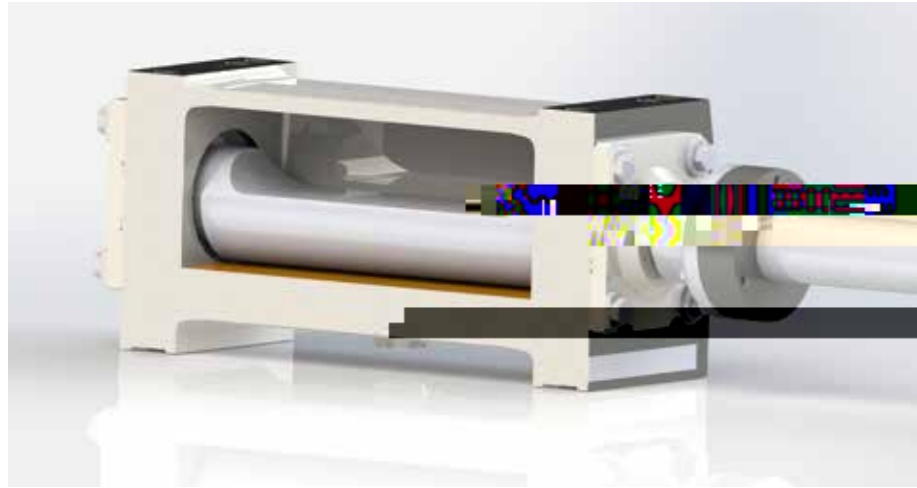

HESS GROUP

We put concrete into shape

HESS GROUP

As an innovative manufacturer of high-quality concrete block and paver plants, we – together with our customers – ensure our mutual market leadership.

Oc MC, 0+noi njpo p q dñ jno a di trcdc  
c i k nãjh i )Ocd a di t gñr nãjmm p

RH 1450

147.6050 CS B56.69 -12.472 rSCN6S2 gsq8577.812100448.4704 cm577.m2812.677.ISQ8577.8292.448.4704 cm577.m510.7677.ISQ8577.812100

Model oil bath vibrator

VarioTronic vibrating table, view from below

Colormix device with draw plate

Colormix device with two layers of colored concrete

- jn( a dior t o j h ipa φm
- 
-

RH 1450 VA

HESS Group GmbH

cji 5 4-2.1 421 +  
@h d d aj c nbnrjpk) j h

We put concrete into shape