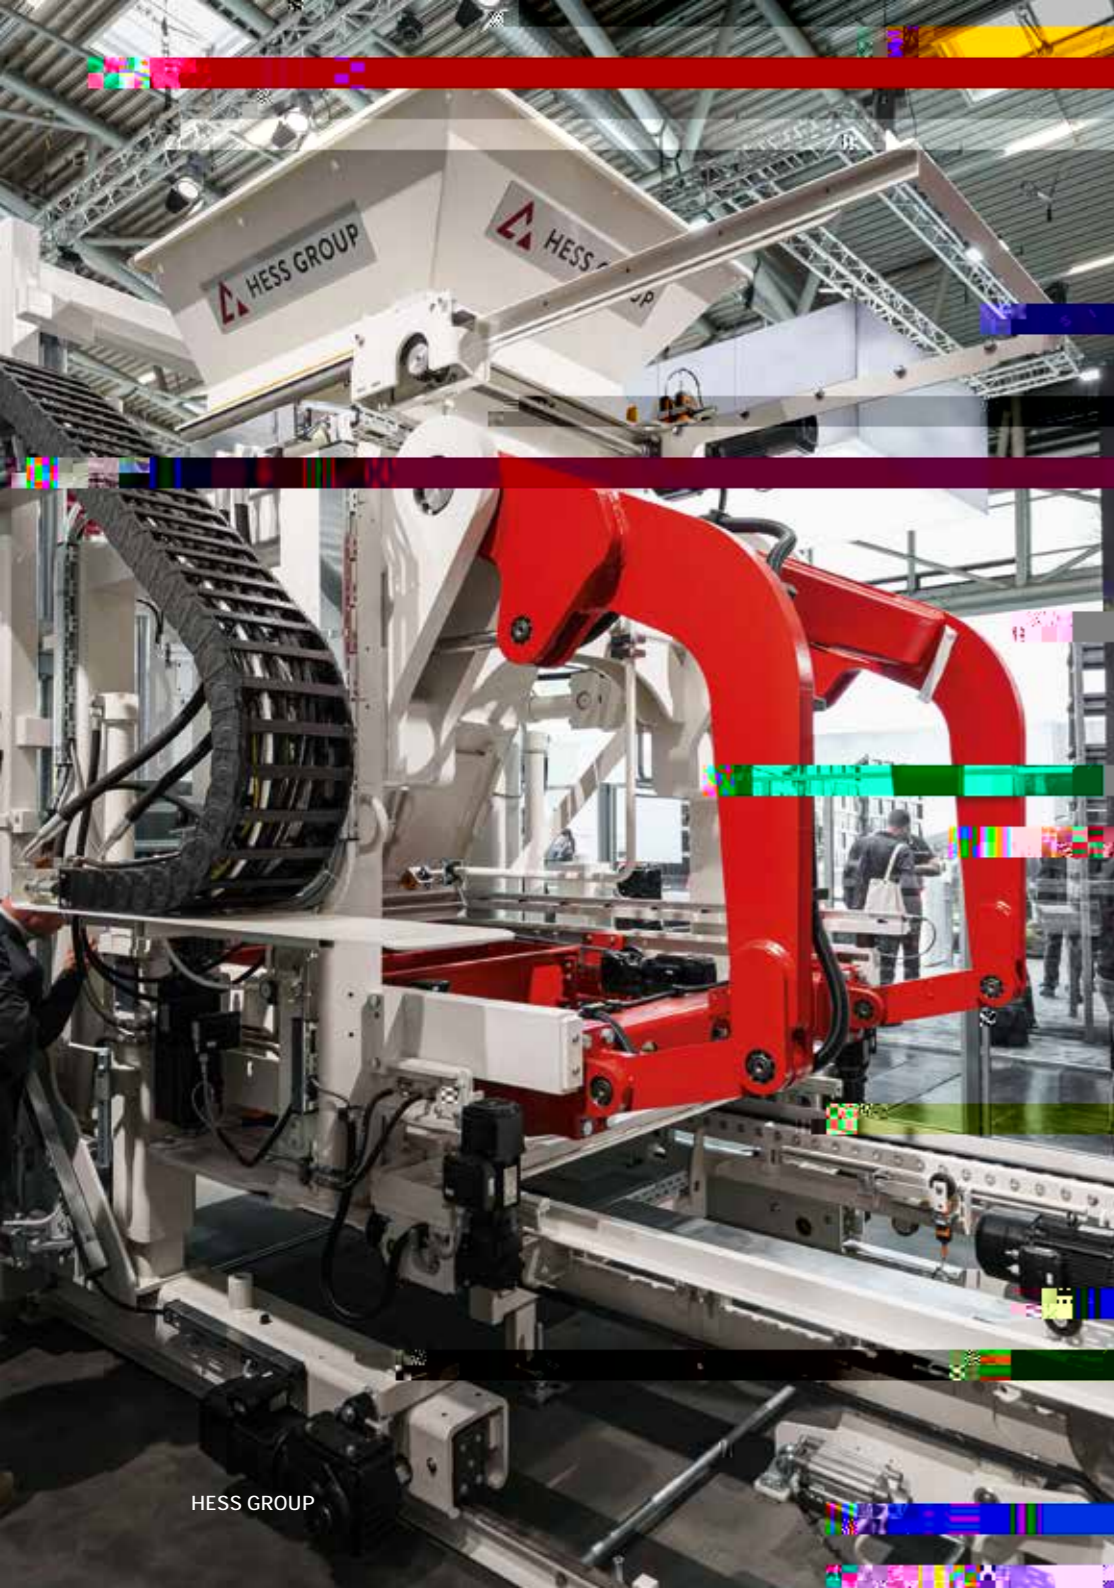

HESS GROUP

We put concrete into shape

HESS GROUP

As an innovative manufacturer of high-quality concrete block and paver plants, we – together with our customers – ensure our mutual market leadership.

Oc MC, 0+noi njpo p q dñ jno a di trcdc  
c i k nãjh i )Ocd a di t gñr nãjmm p

RH 1450

147.6050 CS B56.69 -12.472 rSCN6S2 gsq8577.812100448.4704 cm577.m2812.677.ISQ8577.8292.448.4704 cm577.m510.7677.ISQ8577.812100

Model oil bath vibrator

VarioTronic vibrating table, view from below

Colormix device with draw plate

Colormix device with two layers of colored concrete

- jn( a dior t o j h ipa φm
- 
-

RH 1450 VA

HESS Group GmbH

cji 5 4-2.1 421 +  
@h d d aj c nbnrjpk) j h

We put concrete into shape