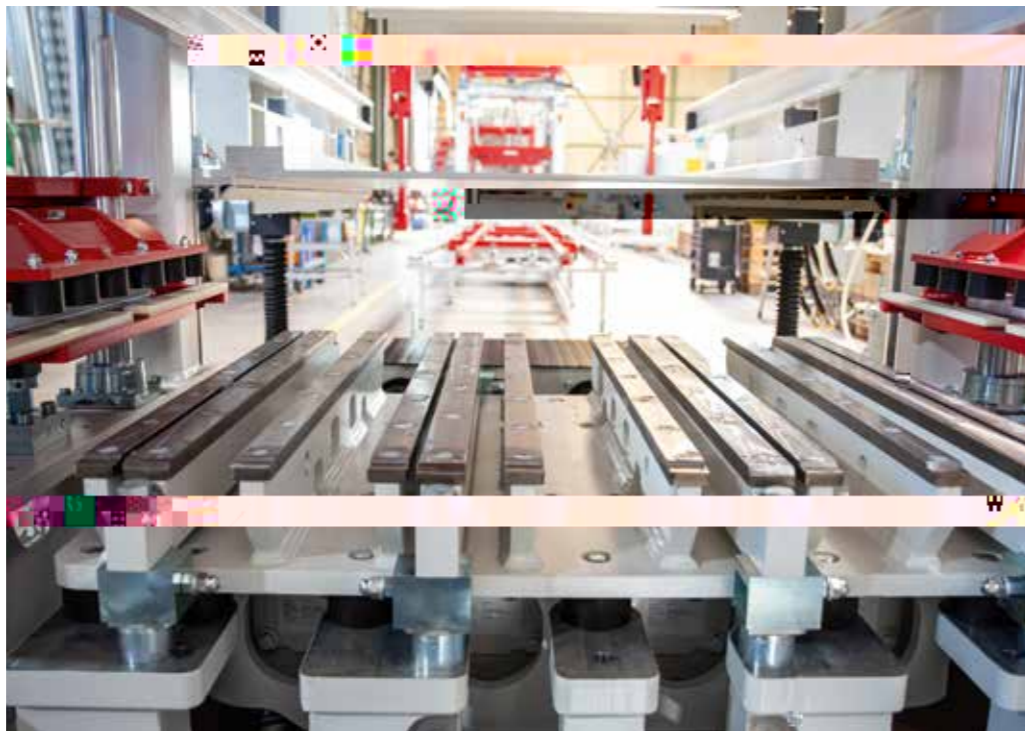

HESS GROUP

We put concrete into shape

HESS GROUP

As an innovative manufacturer of high-quality concrete block and paver plants, we – together with our customers – ensure our mutual market leadership.

Oc MC, 0+noi njpo p q dñ jno a di trcdc  
c i k nãjh i )Ocd a di t gñr nãjmm p

RH 1450

147.6050 CS B56.69 -12.472 rSCN6S2 gsq8577.812100448.4704 cm577.m2812.677.ISQ8577.8292.448.4704 cm577.m510.7677.ISQ8577.812100

Model oil bath vibrator

VarioTronic vibrating table, view from below