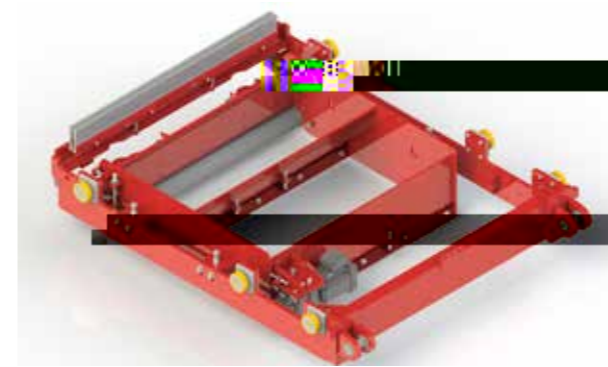

HESS GROUP

We put concrete into shape

HESS GROUP

As an innovative manufacturer of high-quality concrete block and paver plants, we – together with our customers – ensure our mutual market leadership.

Oc MC, 0+noi njpo p q dñ jno a di trcdc  
c i k nãjh i )Ocd a di t gñr nãjmm p

RH 1450

147.6050 CS B56.69 -12.472 rSCN6S2 gsq8577.812100448.4704 cm577.m2812.677.ISQ8577.8292.448.4704 cm577.m510.7677.ISQ8577.812100

Model oil bath vibrator

VarioTronic vibrating table, view from below

Colormix device with draw plate

Colormix device with two layers of colored concrete

- jn( a dior t o j h ipa φm
- 
-

RH 1450 VA

HESS Group GmbH

cji 5 4-2.1 421 +  
@h d d aj c nbnrjpk) j h

We put concrete into shape