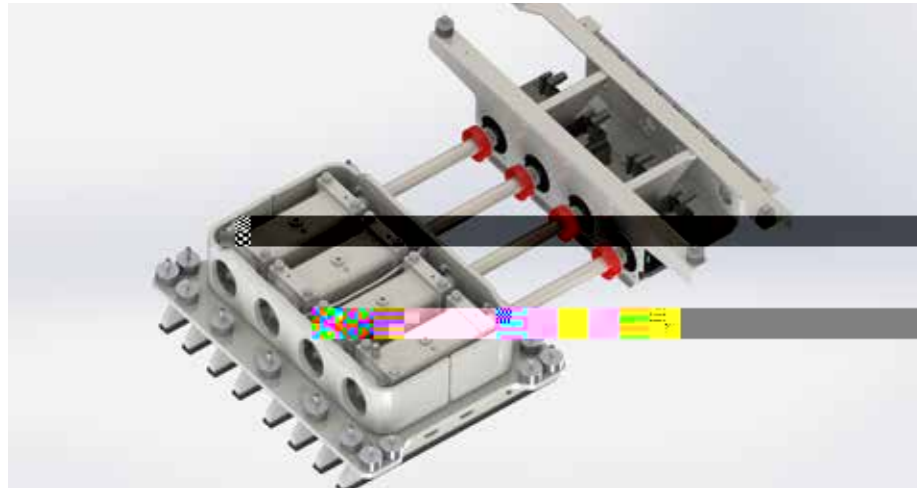

RH 1450

147.6050 CS B56.69 -12.472 rSCN6S2 gsq8577.812100448.4704 cm577.m2812.677.ISQ8577.8292.448.4704 cm577.m510.7677.ISQ8577.812100

Model oil bath vibrator

VarioTronic vibrating table, view from below

Colormix device with draw plate

Colormix device with two layers of colored concrete

- jn( a dior t o j h ipa φm
- 
-

RH 1450 VA

HESS Group GmbH

cji 5 4-2.1 421 +  
@h d d aj c nbnrjpk) j h

We put concrete into shape