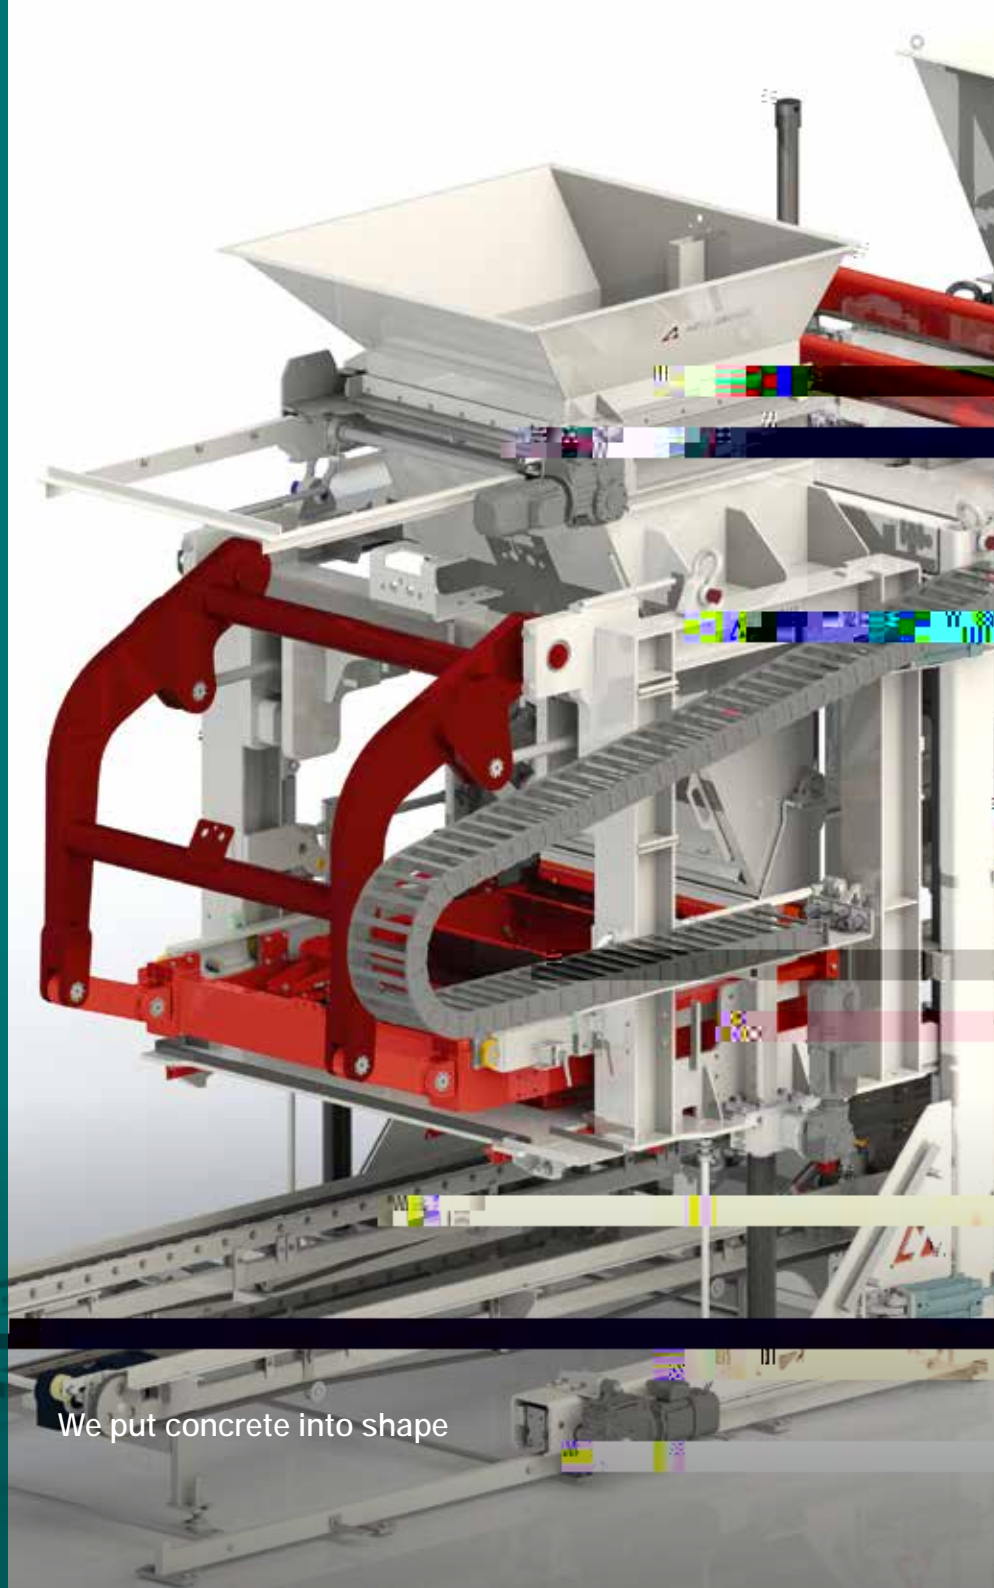

HESS GROUP

We put concrete into shape

HESS GROUP

As an innovative manufacturer of high-quality concrete block and paver plants, we – together with our customers – ensure our mutual market leadership.

Oc MC, 0+noi njpo p q dñ jno a di trcdc  
c i k nãjh i )Ocd a di t gñr nãjmm p

RH 1450

147.6050 CS B56.69 -12.472 rSCN6S2 gsq8577.812100448.4704 cm577.m2812.677.ISQ8577.8292.448.4704 cm577.m510.7677.ISQ8577.812100

Model oil bath vibrator

VarioTronic vibrating table, view from below

Colormix device with draw plate

Colormix device with two layers of colored concrete

- jn( a dior t o j h ipa φm
- 
-

RH 1450 VA

HESS Group GmbH

cji 5 4-2.1 421 +  
@h d d aj c nbnrjpk) j h

We put concrete into shape