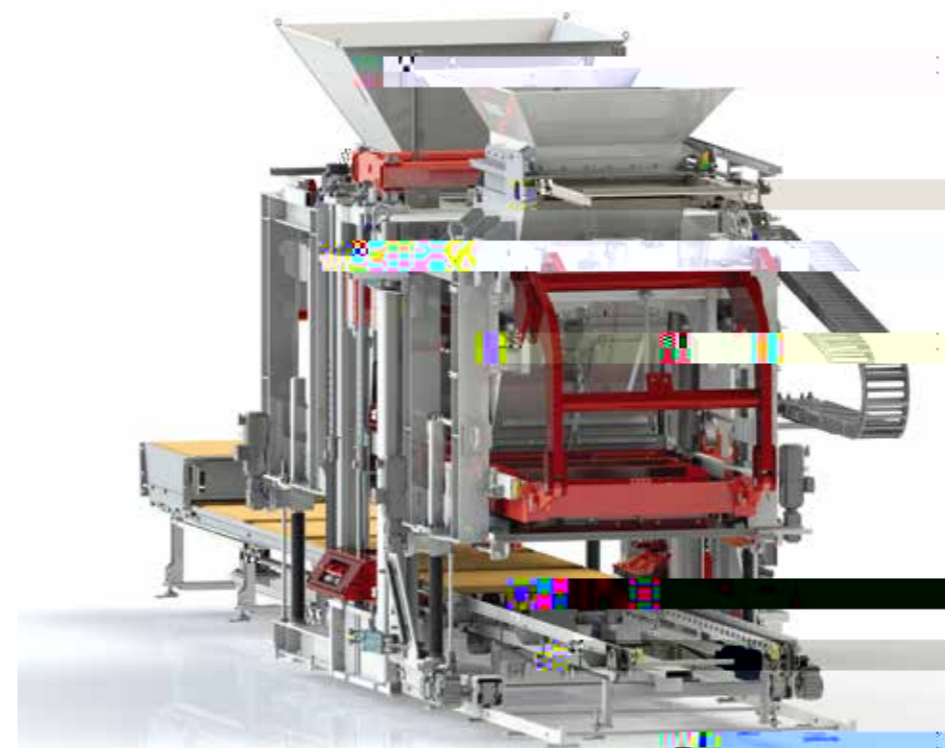

HESS GROUP

We put concrete into shape

HESS GROUP

As an innovative manufacturer of high-quality concrete block and paver plants, we – together with our customers – ensure our mutual market leadership.

Oc MC, 0+noi njpo p q dñ jno a di trcdc  
c i k nãjh i )Ocd a di t gñr nãjmm p

RH 1450

147.6050 CS B56.69 -12.472 rSCN6S2 gsq8577.812100448.4704 cm577.m2812.677.ISQ8577.8292.448.4704 cm577.m510.7677.ISQ8577.812100

Model oil bath vibrator

VarioTronic vibrating table, view from below

Colormix device with draw plate

Colormix device with two layers of colored concrete

- jn( a dior t o j h ipa φm
- 
-

RH 1450 VA

HESS Group GmbH

cji 5 4-2.1 421 +  
@h d d aj c nbnrjpk) j h

We put concrete into shape